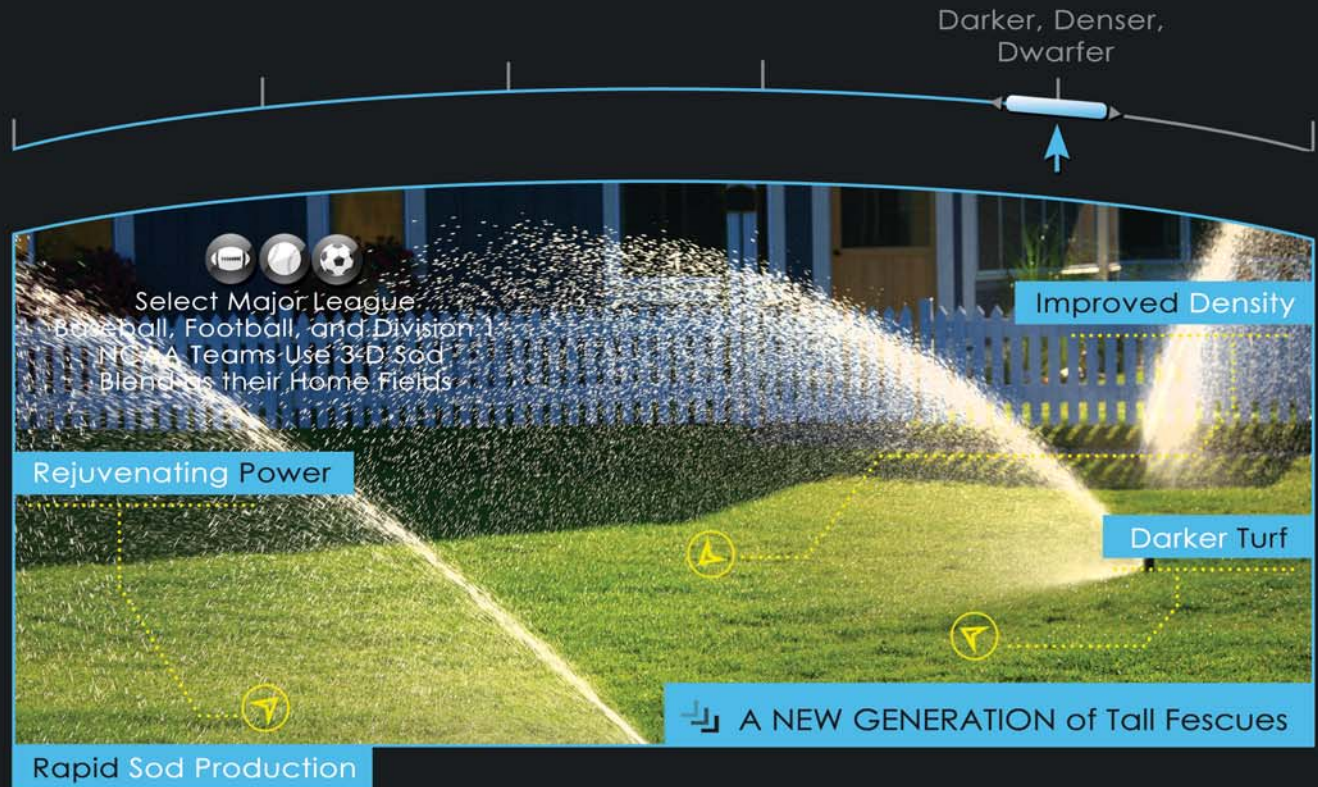

Spend Less Time MOWING

Our 3-D Sod provides less vertical growth and a lower canopy height. It's an attribute with a benefit that is terribly simple to understand... less mowing! Stop spending all weekend working on your lawn rather than just enjoying it.

www.3-DSod.com

If It's Not 3-D Sod, It's Just Grass®

TALL FESCUE S.R.P. - Self Repairing Potential

3-D SOD BLEND®

ULTRA 3-D SOD

DARKER • DENSER • DWARFER

Tall Fescue (S.R.P.)

DARKER: 3-D Sod has been specially designed to yield a naturally darker turf. Simply put, this means less fertilizing! You'll be able to have the same rich green lawn you expect without the use of costly and sometimes harmful chemicals.

DENSER: Aside from the aesthetic beauty of a thick lawn the new 3-D Sod's improved density will help compete with weeds by actually squeezing them out! Plus, 3-D Sod will green-up quick in the spring giving you the first green lawn on the block.

DWARFER: Our 3-D Sod provides less vertical growth and a lower canopy height. It's an attribute with a benefit that is terribly simple to understand... less mowing! Stop spending all weekend working on your lawn rather than just enjoying it.